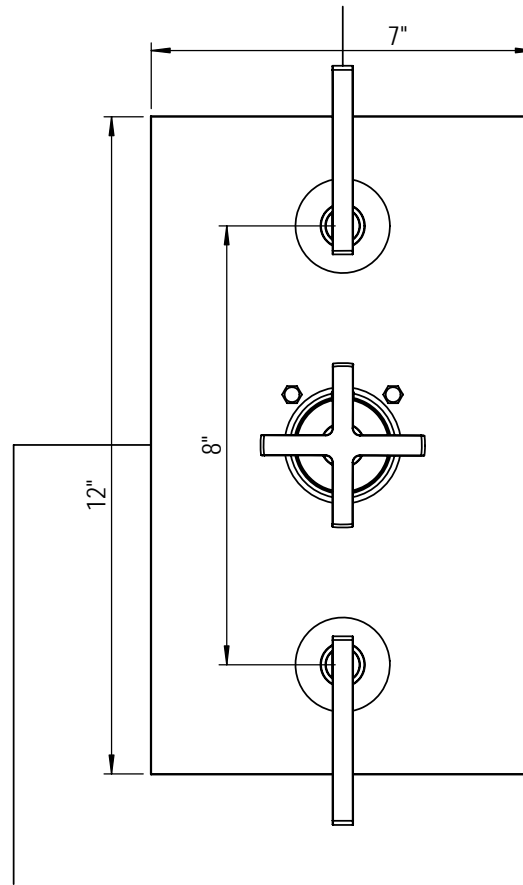

3/4" Temperature Control Valve & Two Shut-Off Control Valves 4RRBLAL

TEL: 905-851-6781
FAX: 905-851-8031
TOLL FREE: 800-461-5901

the RUBINET FAUCET COMPANY

www.rubinet.com

1/2" Temperature Control Valve & Two Shut-Off Control Valves 4SRBLAL