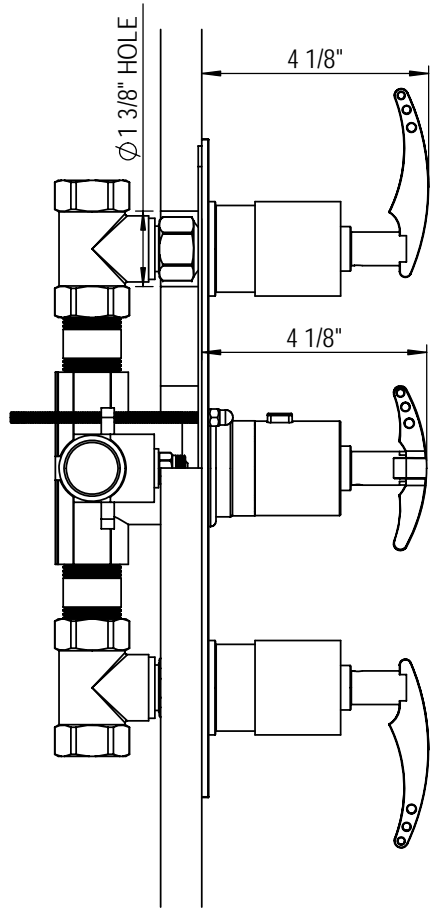

3/4" Temperature Control Valve & Two Shut-Off Control Valves 4RRBLAL

TEL: 905-851-6781
FAX: 905-851-8031
TOLL FREE: 800-461-5901

the RUBINET FAUCET COMPANY

www.rubinet.com

1/2" Temperature Control Valve & Two Shut-Off Control Valves 4SRBLAL