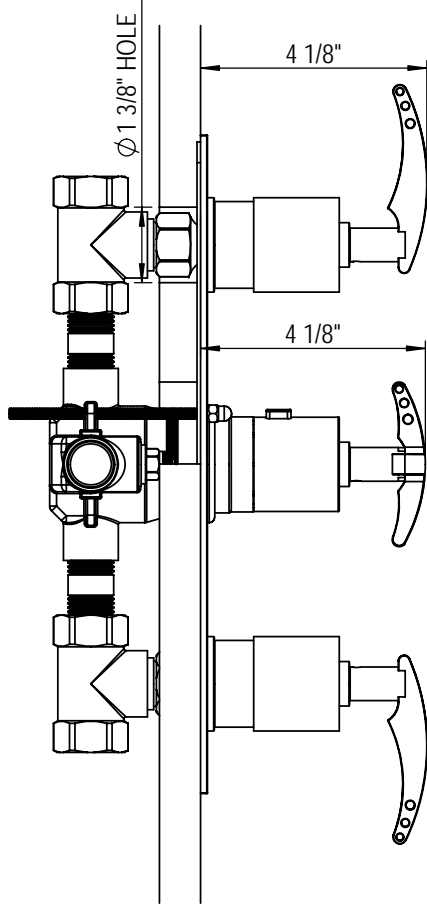

3/4" Temperature Control Valve & Two Shut-Off Control Valves 4RRBLAL

TEL: 905-851-6781
FAX: 905-851-8031
TOLL FREE: 800-461-5901

the RUBINET FAUCET COMPANY

www.rubinet.com

1/2" Temperature Control Valve & Two Shut-Off Control Valves 4SRBLAL