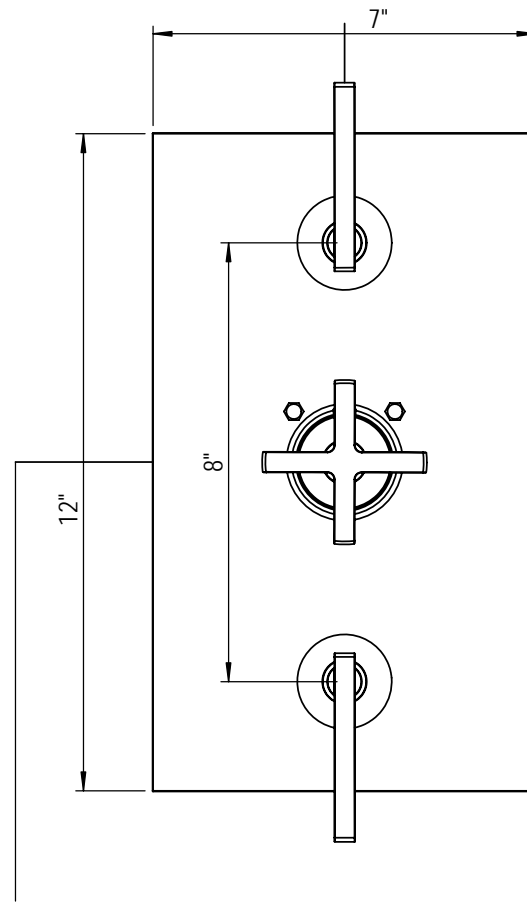

3/4" Temperature Control Valve & Two Shut-Off Control Valves 4RRBLAL

TEL: 905-851-6781
FAX: 905-851-8031
TOLL FREE: 800-461-5901

the RUBINET FAUCET COMPANY

www.rubinet.com

1/2" Temperature Control Valve & Two Shut-Off Control Valves 4SRBLAL